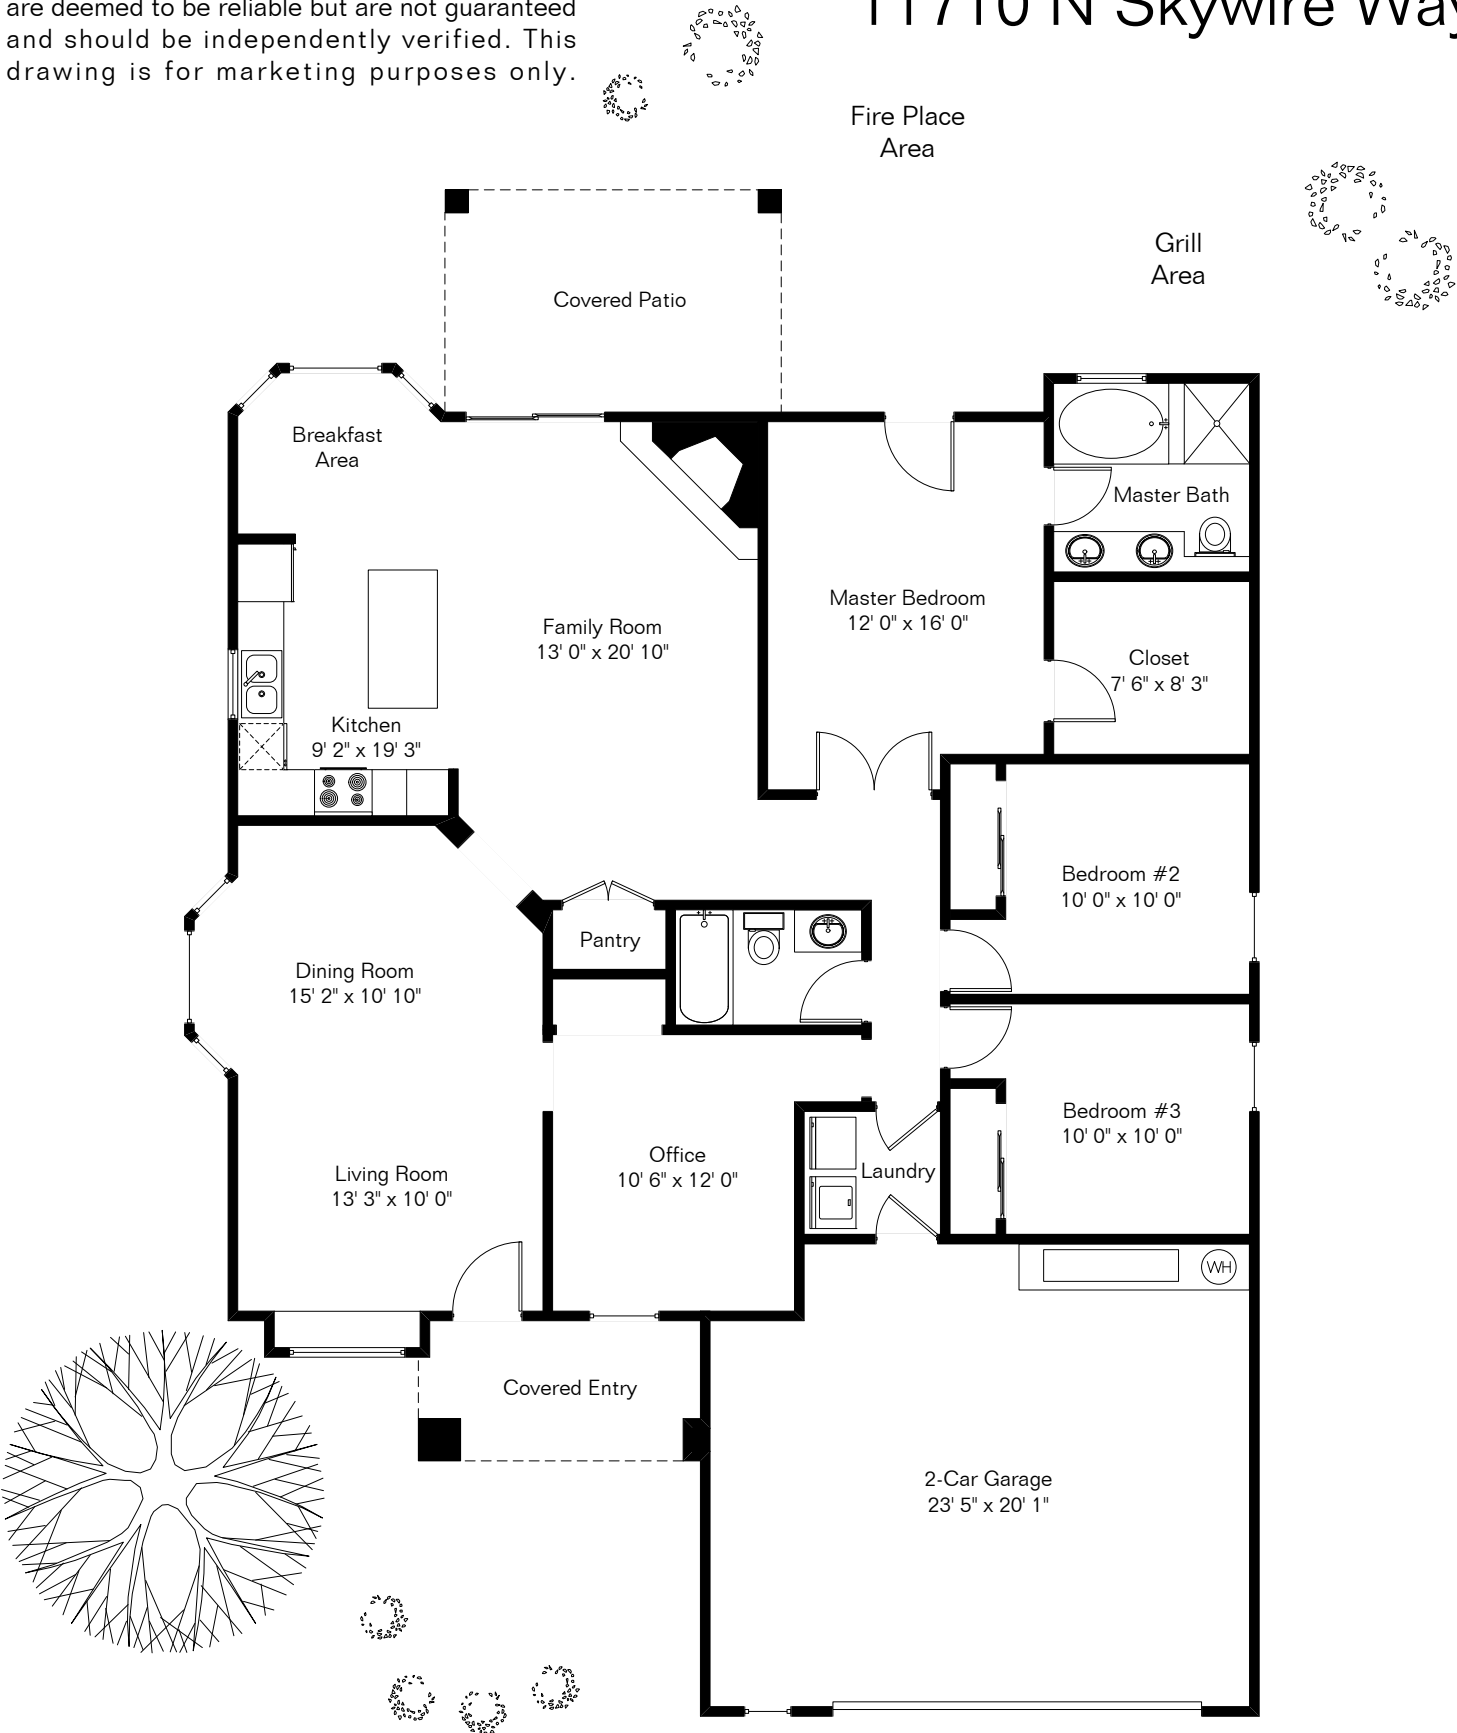

The square footages and room size information are deemed to be reliable but are not guaranteed and should be independently verified. This drawing is for marketing purposes only.

11710 N Skywire Way

Site Visit November 2020

Living Area 1,755 Sq Ft
Garage 482 Sq Ft

Copyright 2020 Floor Plans First! LLC
All Rights Reserved.

Floor Plans First!
See the Floor Plan First™
FloorPlansFirst.com™
(520) 881-1500